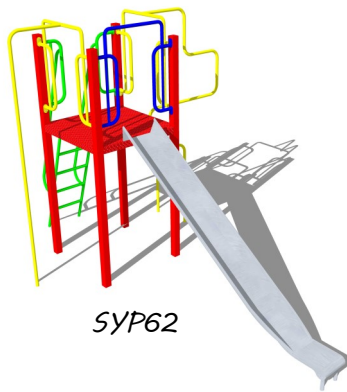

JYP04

Polyethylene is used for the roofs, step treads, climbing ramps and infill/play panels.

JYP07

The design of the units enables us to alter the configuration (in most cases) to suit your requirements and to finish them in the colours of your choice.

JYP12

SYP15

SYP18

SYP62

SYP62 (curved slide option)

SYP19

SYP21

SYP24

SYP69

SYP69 (long)

SYP72

SYP77

SYP81

SYP90

SYP97

Available in a 1-4 platform configurations and in either bright primary or more subtle countryside colours, these triangular multi-play units combine platforms of different heights with up to 9 climbing and sliding activities.