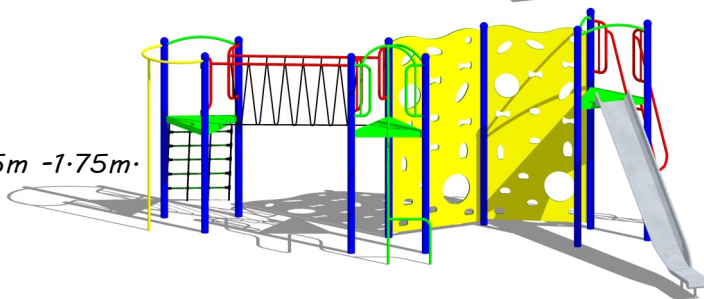

SYP69

SYP69 (long)

SYP72

SYP77

SYP81

SYP90

SYP97

Available in a 1-4 platform configurations and in either bright primary or more subtle countryside colours, these triangular multi-play units combine platforms of different heights with up to 9 climbing and sliding activities.

TYP31
1 Platform: -1.5m
3 Activities

TYP32
2 x Platforms: 1.5m -1.75m
5 Activities

TYP33
3 x Platforms: 1.25m -1.5m -1.75m
7 Activities

TYP34
4 x Platforms: 1.25m -2x 1.5m -
1.75m
9 Activities