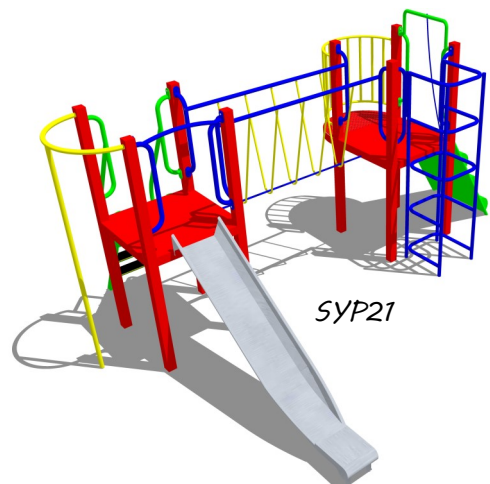

JYP12

SYP15

SYP18

SYP62

SYP62 (curved slide option)

SYP19

SYP21

SYP24

SYP69

SYP69 (long)

SYP72

SYP77

SYP81

SYP90

SYP97

Available in a 1-4 platform configurations and in either bright primary or more subtle countryside colours, these triangular multi-play units combine platforms of different heights with up to 9 climbing and sliding activities.

TYP31
1 Platform: -1.5m
3 Activities

TYP32
2 x Platforms: 1.5m -1.75m
5 Activities

TYP33
3 x Platforms: 1.25m -1.5m -1.75m
7 Activities

TYP34
4 x Platforms: 1.25m -2x 1.5m -
1.75m
9 Activities