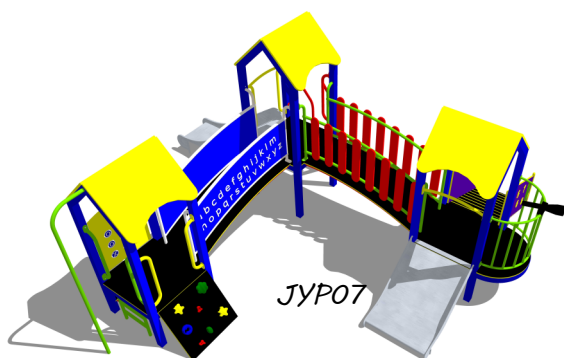

Whilst ages 6-16 are catered for with our larger SYP and TYP Tri-Multi-Play range.

JYP03

All multi-play units are made to withstand years of use (and abuse) even in the most vandalised areas. Manufactured from powder coated steel, and assembled using tamper proof stainless steel fixings.

JYP04

Polyethylene is used for the roofs, step treads, climbing ramps and infill/play panels.

JYP07

The design of the units enables us to alter the configuration (in most cases) to suit your requirements and to finish them in the colours of your choice.

JYP12

SYP15

SYP18

SYP62

SYP62 (curved slide option)

SYP19

SYP21

SYP24

SYP69

SYP69 (long)

SYP72

SYP77

SYP81

SYP90

SYP97

Available in a 1-4 platform configurations and in either bright primary or more subtle countryside colours, these triangular multi-play units combine platforms of different heights with up to 9 climbing and sliding activities.