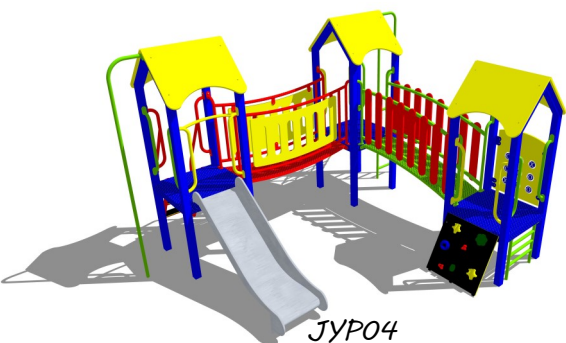

JYP01

With a range of multi play units that cater for ages 3-16 years, we are confident we can supply a multiplay unit that fulfils the needs of any play area.

Our JYP range is intended for ages 3-8 years.

Whilst ages 6-16 are catered for with our larger SYP and TYP Tri-Multi-Play range.

JYP03

All multi-play units are made to withstand years of use (and abuse) even in the most vandalised areas. Manufactured from powder coated steel, and assembled using tamper proof stainless steel fixings.

JYP04

Polyethylene is used for the roofs, step treads, climbing ramps and infill/play panels.

JYP07

The design of the units enables us to alter the configuration (in most cases) to suit your requirements and to finish them in the colours of your choice.