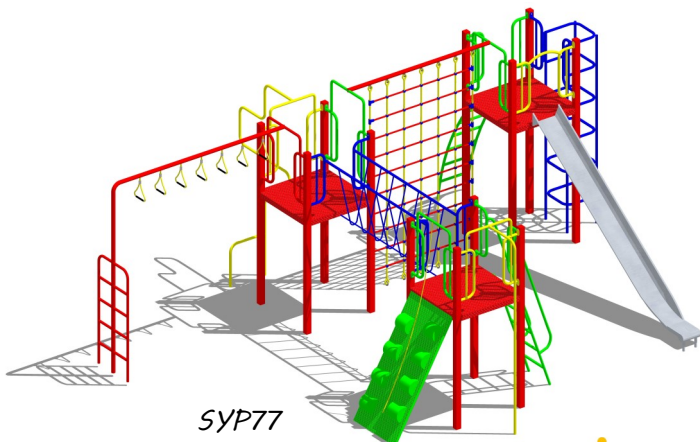

JYP12

SYP15

SYP18

SYP62

SYP62 (curved slide option)

SYP19

SYP21

SYP24

SYP69

SYP69 (long)

SYP72

SYP77

SYP81

SYP90

SYP97

Available in a 1-4 platform configurations and in either bright primary or more subtle countryside colours, these triangular multi-play units combine platforms of different heights with up to 9 climbing and sliding activities.

TYP31
1 Platform: -1.5m
3 Activities

TYP32
2 x Platforms: 1.5m -1.75m
5 Activities

TYP33
3 x Platforms: 1.25m -1.5m -1.75m
7 Activities

TYP34
4 x Platforms: 1.25m -2x 1.5m -
1.75m
9 Activities