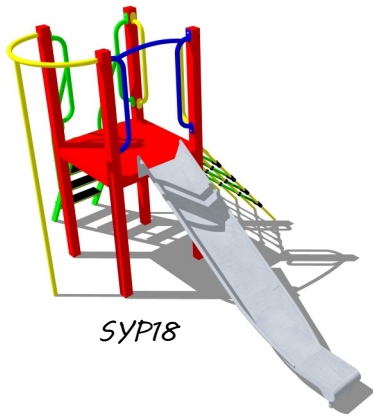

JYP04

Polyethylene is used for the roofs, step treads, climbing ramps and infill/play panels.

JYP07

The design of the units enables us to alter the configuration (in most cases) to suit your requirements and to finish them in the colours of your choice.

JYP12

SYP15

SYP18

SYP62

SYP62 (curved slide option)

SYP19

SYP21

SYP24

SYP69

SYP69 (long)

SYP72

SYP77

SYP81

SYP90

SYP97

Available in a 1-4 platform configurations and in either bright primary or more subtle countryside colours, these triangular multi-play units combine platforms of different heights with up to 9 climbing and sliding activities.