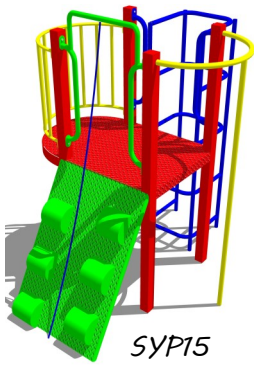

JYP04

Polyethylene is used for the roofs, step treads, climbing ramps and infill/play panels.

JYP07

The design of the units enables us to alter the configuration (in most cases) to suit your requirements and to finish them in the colours of your choice.

JYP12

SYP15

SYP18

SYP62

SYP62 (curved slide option)

SYP19

SYP21

SYP24

SYP69

SYP69 (long)

SYP72

SYP77

SYP81

SYP90

SYP97

Available in a 1-4 platform configurations and in either bright primary or more subtle countryside colours, these triangular multi-play units combine platforms of different heights with up to 9 climbing and sliding activities.