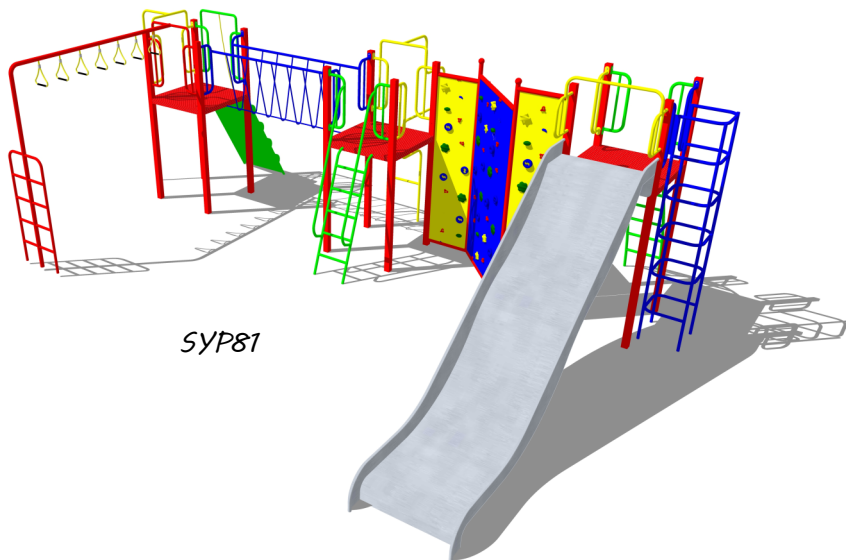

SYP69

SYP69 (long)

SYP72

SYP77

SYP81

SYP90

SYP97

Available in a 1-4 platform configurations and in either bright primary or more subtle countryside colours, these triangular multi-play units combine platforms of different heights with up to 9 climbing and sliding activities.

TYP31
1 Platform: -1.5m
3 Activities

TYP32
2 x Platforms: 1.5m -1.75m
5 Activities

TYP33
3 x Platforms: 1.25m -1.5m -1.75m
7 Activities

TYP34
4 x Platforms: 1.25m -2x 1.5m -
1.75m
9 Activities