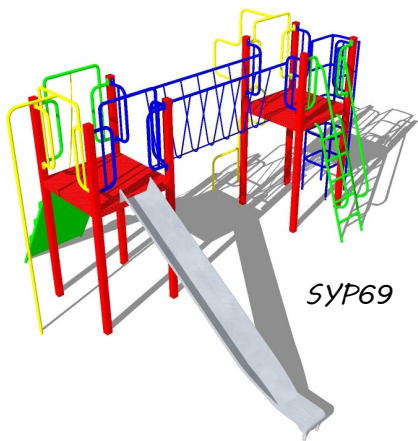

JYP12

SYP15

SYP18

SYP62

SYP62 (curved slide option)

SYP19

SYP21

SYP24

SYP69

SYP69 (long)

SYP72

SYP77

SYP81

SYP90

SYP97

Available in a 1-4 platform configurations and in either bright primary or more subtle countryside colours, these triangular multi-play units combine platforms of different heights with up to 9 climbing and sliding activities.

TYP31
1 Platform: -1.5m
3 Activities

TYP32
2 x Platforms: 1.5m -1.75m
5 Activities

TYP33
3 x Platforms: 1.25m -1.5m -1.75m
7 Activities

TYP34
4 x Platforms: 1.25m -2x 1.5m -
1.75m
9 Activities