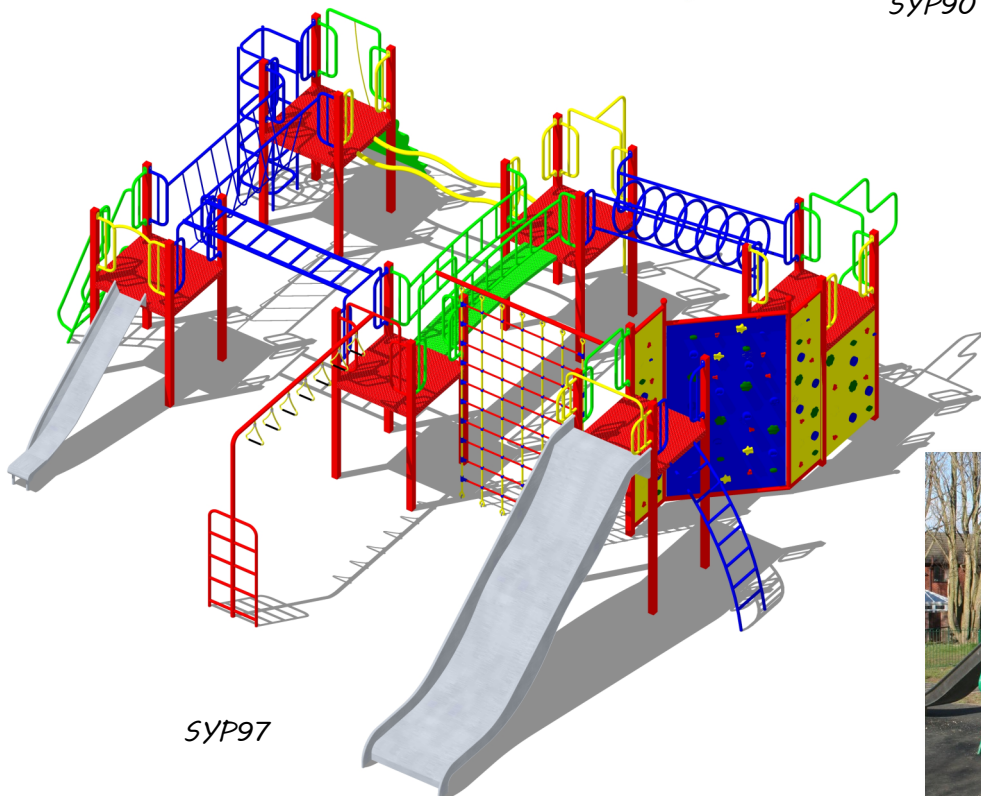

SYP69

SYP69 (long)

SYP72

SYP77

SYP81

SYP90

SYP97

Available in a 1-4 platform configurations and in either bright primary or more subtle countryside colours, these triangular multi-play units combine platforms of different heights with up to 9 climbing and sliding activities.

TYP31
1 Platform: -1.5m
3 Activities

TYP32
2 x Platforms: 1.5m -1.75m
5 Activities

TYP33
3 x Platforms: 1.25m -1.5m -1.75m
7 Activities

TYP34
4 x Platforms: 1.25m -2x 1.5m -
1.75m
9 Activities