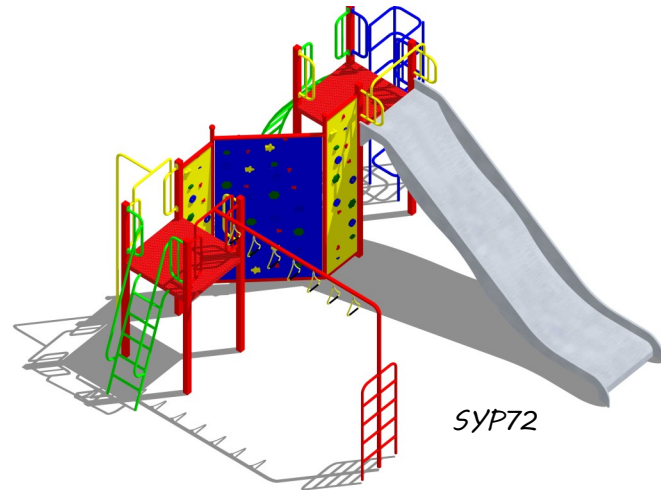

JYP04

Polyethylene is used for the roofs, step treads, climbing ramps and infill/play panels.

JYP07

The design of the units enables us to alter the configuration (in most cases) to suit your requirements and to finish them in the colours of your choice.

JYP12

SYP15

SYP18

SYP62

SYP62 (curved slide option)

SYP19

SYP21

SYP24

SYP69

SYP69 (long)

SYP72

SYP77

SYP81

SYP90

SYP97

Available in a 1-4 platform configurations and in either bright primary or more subtle countryside colours, these triangular multi-play units combine platforms of different heights with up to 9 climbing and sliding activities.

TYP31
1 Platform: -1.5m
3 Activities

TYP32
2 x Platforms: 1.5m -1.75m
5 Activities

TYP33
3 x Platforms: 1.25m -1.5m -1.75m
7 Activities

TYP34
4 x Platforms: 1.25m -2x 1.5m -
1.75m
9 Activities