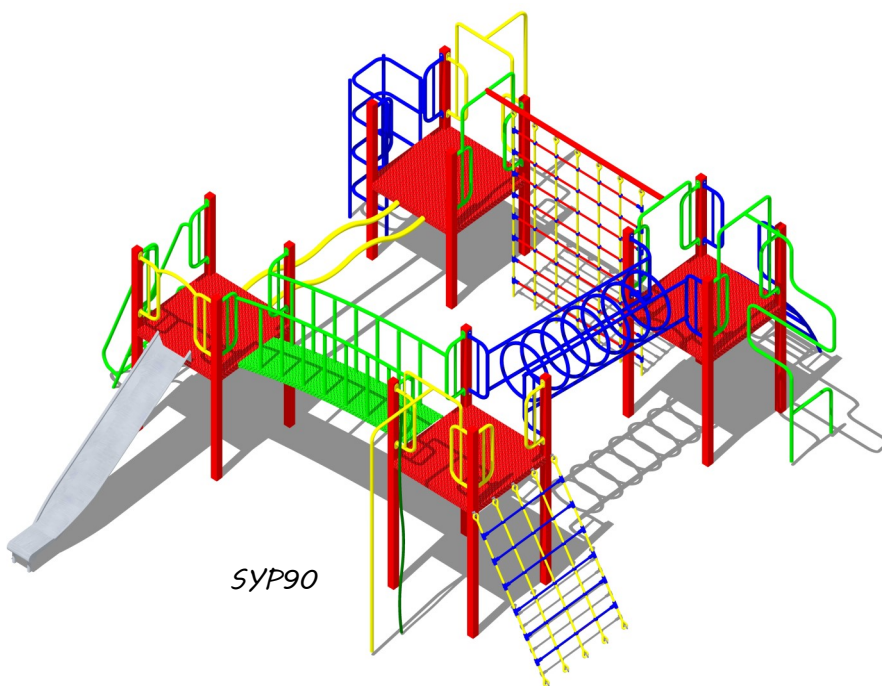

SYP69

SYP69 (long)

SYP72

SYP77

SYP81

SYP90

SYP97

Available in a 1-4 platform configurations and in either bright primary or more subtle countryside colours, these triangular multi-play units combine platforms of different heights with up to 9 climbing and sliding activities.

TYP31
1 Platform: -1.5m
3 Activities

TYP32
2 x Platforms: 1.5m -1.75m
5 Activities

TYP33
3 x Platforms: 1.25m -1.5m -1.75m
7 Activities

TYP34
4 x Platforms: 1.25m -2x 1.5m -
1.75m
9 Activities