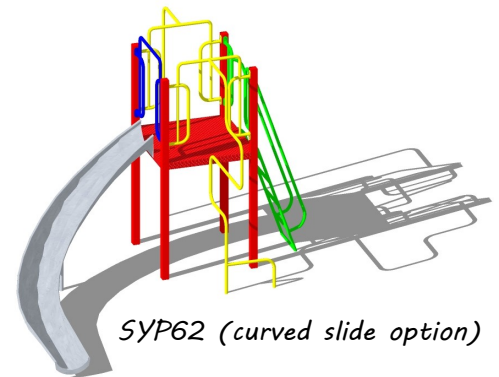

JYP12

SYP15

SYP18

SYP62

SYP62 (curved slide option)

SYP19

SYP21

SYP24

SYP69

SYP69 (long)

SYP72

SYP77

SYP81

SYP90

SYP97

Available in a 1-4 platform configurations and in either bright primary or more subtle countryside colours, these triangular multi-play units combine platforms of different heights with up to 9 climbing and sliding activities.