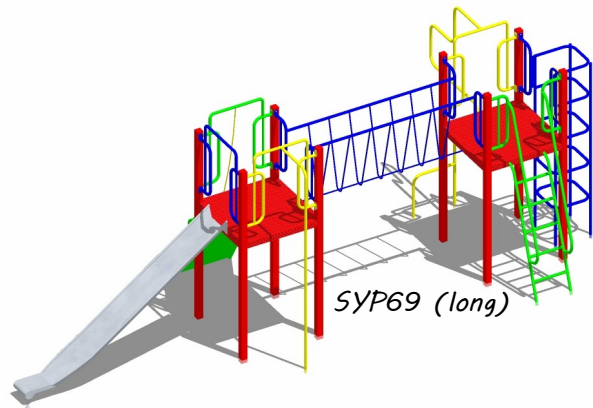

JYP12

SYP15

SYP18

SYP62

SYP62 (curved slide option)

SYP19

SYP21

SYP24

SYP69

SYP69 (long)

SYP72

SYP77

SYP81

SYP90

SYP97

Available in a 1-4 platform configurations and in either bright primary or more subtle countryside colours, these triangular multi-play units combine platforms of different heights with up to 9 climbing and sliding activities.

TYP31
1 Platform: -1.5m
3 Activities

TYP32
2 x Platforms: 1.5m -1.75m
5 Activities

TYP33
3 x Platforms: 1.25m -1.5m -1.75m
7 Activities

TYP34
4 x Platforms: 1.25m -2x 1.5m -
1.75m
9 Activities